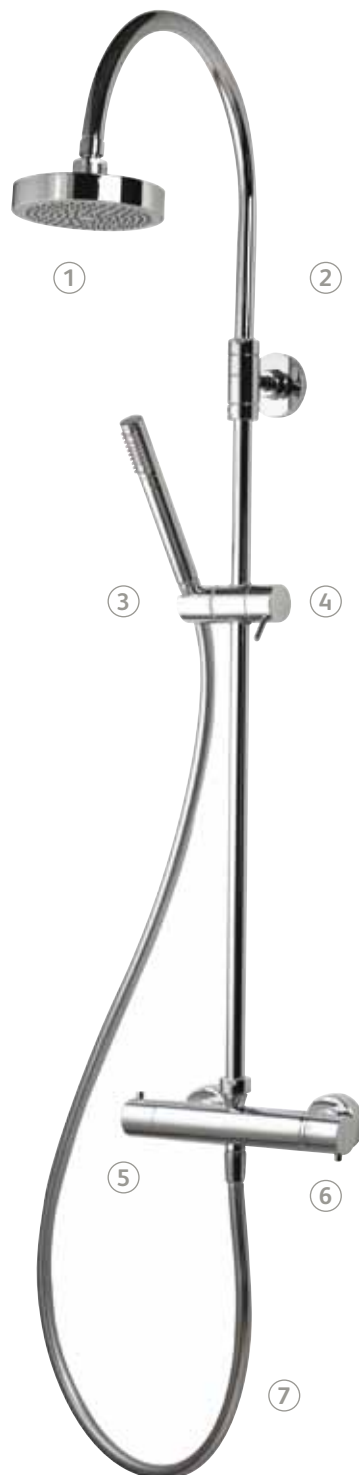

futori®

thermostatic mixer shower with fixed and adjustable shower heads

- ① **140mm fixed head**
  Features soft rub-clean nozzles for easy cleaning, and provides impressive focussed drencher head performance
- ② **Fixed head arm**
  Compact size to suit all size shower enclosures, the fixed head arm swivels 180° – ideal to move aside when not in use
- ③ **Ultra slim hand shower**
  Featuring rub-clean nozzles for easy cleaning. Use the hand shower as an adjustable height shower, as well as a simple rinse aid
- ④ **Hand shower holder**
  Easy glide, easy to use height adjustable handset holder
- ⑤ **Shower valve**
  Luxurious brass control with built-in diverter to select either fixed or adjustable height shower head
- ⑥ **Shower valve temperature control**
  Thermostatic technology complete with maximum temperature override button – safe for all the family
- ⑦ **Smooth chrome shower hose**
  Easy to clean shower hose

futori is suitable for high pressure, combination boiler and boosted gravity water systems.

For use with gravity water systems, we recommend the Ultimate 340 gravity pump.

futori bar valve with fixed and adjustable shower heads

FTR001   **£548.33**   (*£658.00 inc VAT**)

Ultimate 340 gravity pump (for use with gravity systems only)

UL340   **£400.00**   (*£480.00 inc VAT**)

Prices correct at time of print

* VAT is quoted at 20 %

futori is available through selected retail outlets

Aqualisa Products Limited
The Flyer's Way
Westerham
Kent TN16 1DE

Customer helpline: 01959 560010
Brochure request line: 0800 652 3669
Website: www.aqualisa.co.uk
Email: enquiries@aqualisa.co.uk